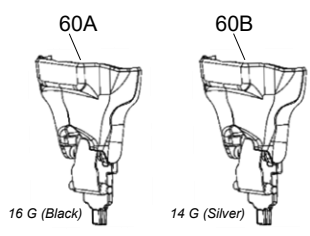

**IM250S Li MK2
14/16G ANGLED
FINISH NAILER
B20711 916580**

ILLUSTRATED PARTS LIST

IM250SLi MK2 14/16 Gauge Straight Bradder TrimMaster B20711

Torque Values (in/lb)			
Item	Torque	Item	Torque
3	30-35	38	45-50
7	20-35	39	45-50
9	15-20	▼	55-65
14	30-35	46	6-8
17	6-8	71	18-22
26	30-35	73	18-22

All parts sold as single items unless described as a set etc., or forms part of an assembly (multiple items defined within a box). A part with no item number is only available in an assembly.

- Service Kit Item
- Loctite® 242
- ▲ Grease