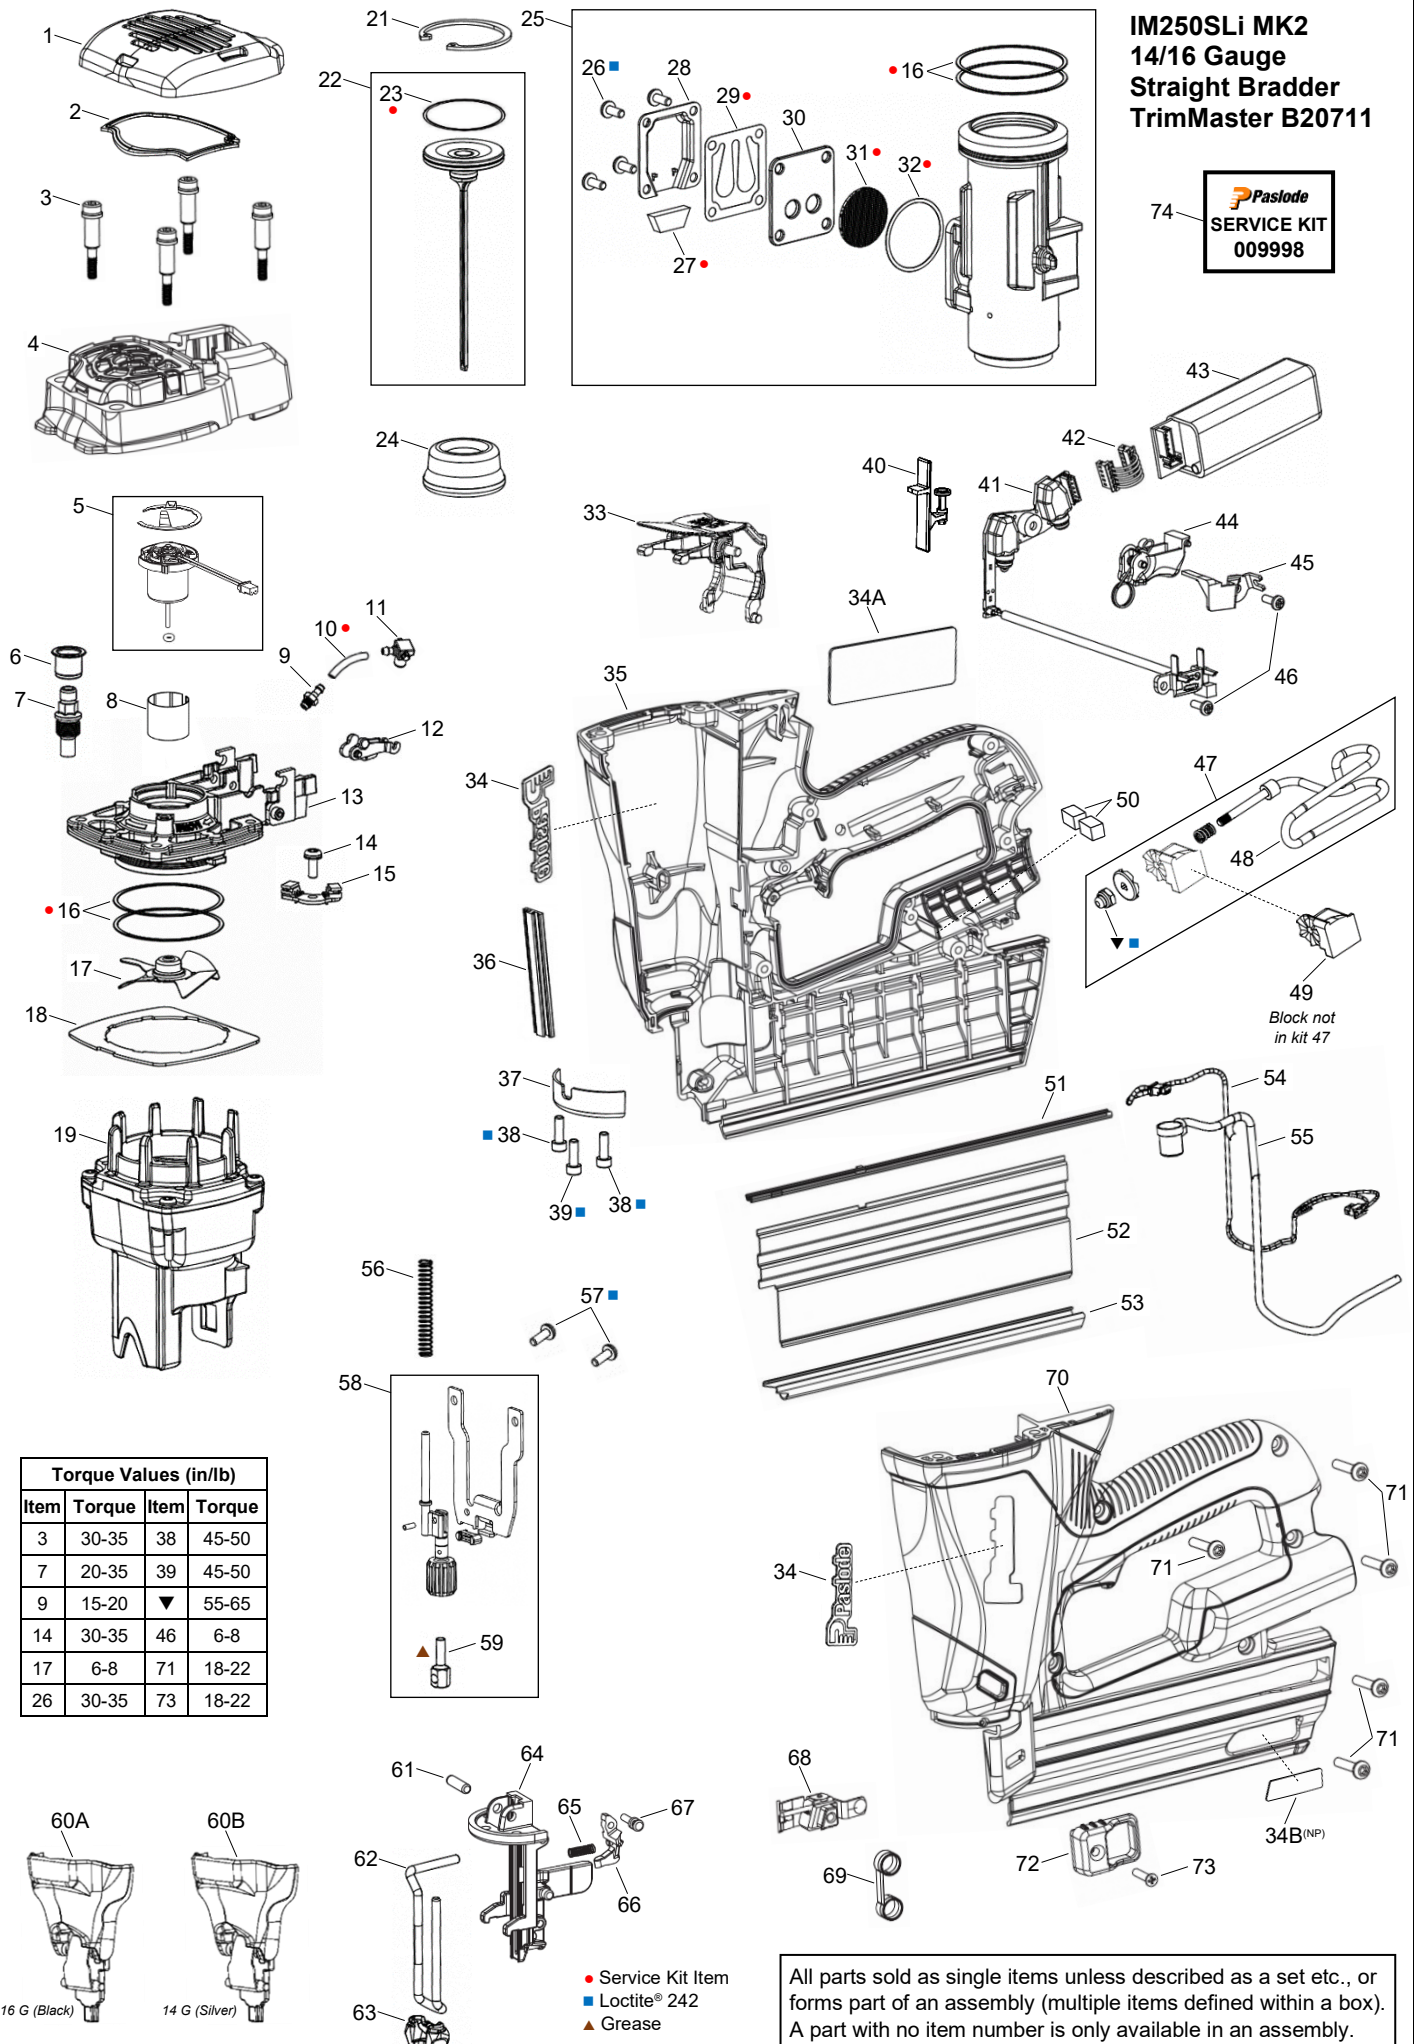

**IM250S Li MK2
14/16G ANGLED
FINISH NAILER
B20711 916580**

ILLUSTRATED PARTS LIST

IM250SLi MK2 14/16 Gauge Straight Bradder TrimMaster B20711

Torque Values (in/lb)			
Item	Torque	Item	Torque
3	30-35	38	45-50
7	20-35	39	45-50
9	15-20	▼	55-65
14	30-35	46	6-8
17	6-8	71	18-22
26	30-35	73	18-22

All parts sold as single items unless described as a set etc., or forms part of an assembly (multiple items defined within a box). A part with no item number is only available in an assembly.

- Service Kit Item
- Loctite® 242
- ▲ Grease